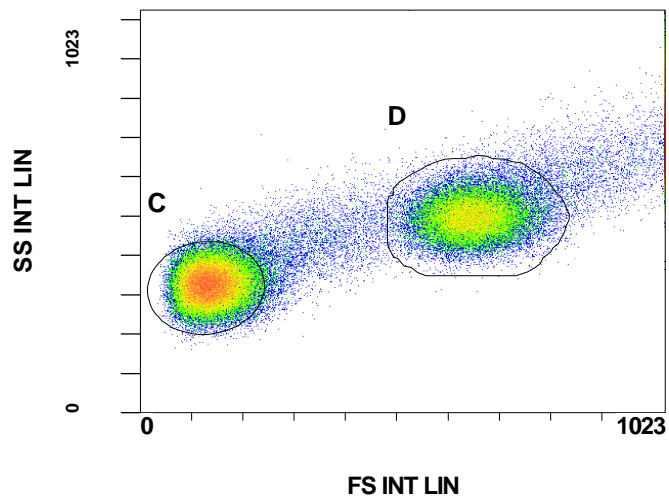

Run Date: 16-Feb-15, 09:11:10
Sample ID: Validation Taille
User ID: duperray
Acquisition Time/Events: 2.2s / 100000 (PROTOCOL)
Instrument SN: AN11038 Software Version: Gallios 1.2

[Ungated] FS INT LIN

[Ungated] FS INT LIN/SS INT LIN