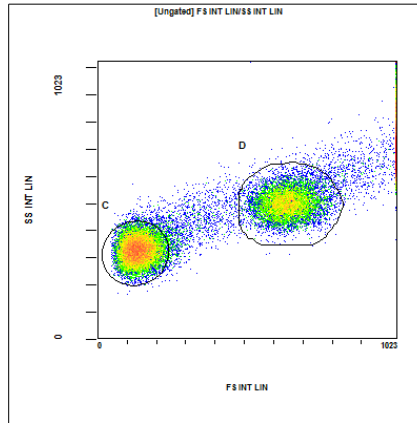

File:- Validation Taille 2015-02-16 125.LMD

Gate:- Ungated

Compensation:-

| Region | Number | %Gated | X-Mean | X-HPCV |
|---------------|--------|--------|--------|--------|
| ALL | 100000 | 100.00 | 395 | 0.00 |
| ALL | 100000 | 100.00 | 395 | 0.00 |
| billes 0.5 | 32211 | 32.21 | 650 | 8.39 |
| Bruit de fond | 47382 | 47.38 | 144 | 29.21 |
| C | 51121 | 51.12 | 138 | 29.50 |
| D | 34218 | 34.22 | 650 | 8.37 |

| [Ungated] FS INT LIN | | | | |
|----------------------|--------|--------|--------|---------|
| Region | Number | X-Mean | %Gated | HP X-CV |
| ALL | 100000 | 395 | 100.00 | 0.00 |
| billes 0.5 | 32211 | 650 | 32.21 | 8.39 |
| Bruit de fond | 47382 | 144 | 47.38 | 29.21 |

| [Ungated] FS INT LIN/SS INT LIN | | | | |
|---------------------------------|--------|--------|--------|---------|
| Region | Number | %Gated | X-Mean | HP X-CV |
| ALL | 100000 | 100.00 | 395 | 0.00 |
| C | 51121 | 51.12 | 138 | 29.50 |
| D | 34218 | 34.22 | 650 | 8.37 |