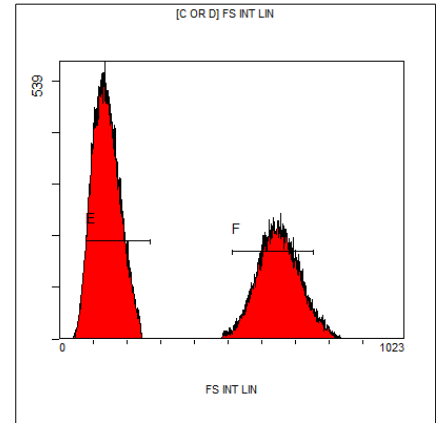

[C OR D] FS INT LIN				
Region	Number	X-Mean	%Gated	HP X-CV
ALL	85339	343	100.00	29.50
E	48591	142	56.94	29.50
F	31874	644	37.35	8.37