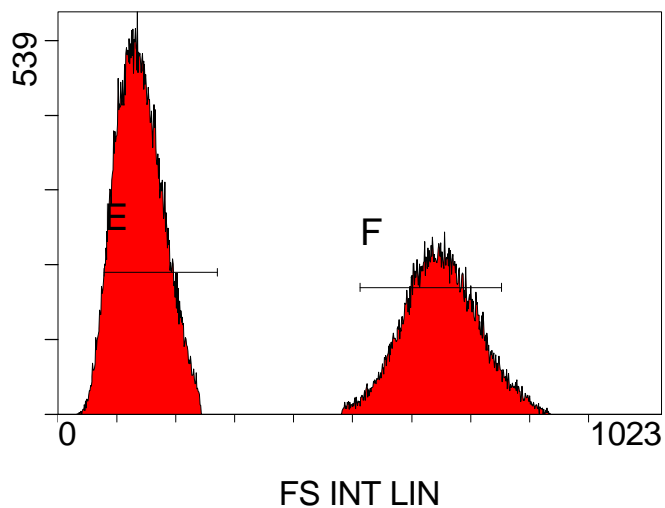

[C OR D] FS INT LIN