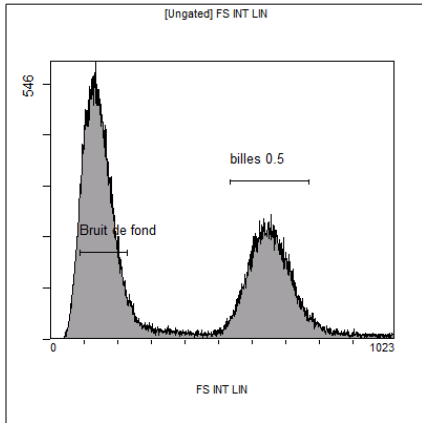

[Ungated] FS INT LIN				
Region	Number	X-Mean	%Gated	HP X-CV
ALL	100000	395	100.00	0.00
billes 0.5	32211	650	32.21	8.39
Bruit de fond	47382	144	47.38	29.21