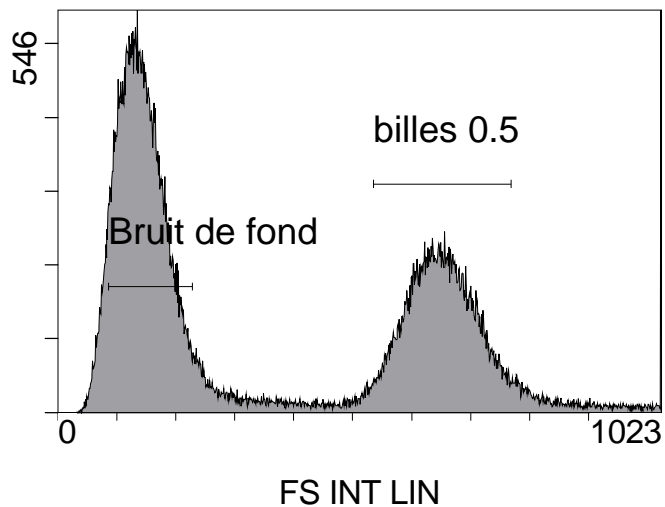

Run Date: 16-Feb-15, 09:11:10
Sample ID: Validation Taille
User ID: duperray
Acquisition Time/Events: 2.2s / 100000 (PROTOCOL)
Instrument SN: AN11038 Software Version: Gallios 1.2

[Ungated] FS INT LIN

[Ungated] FS INT LIN/SS INT LIN