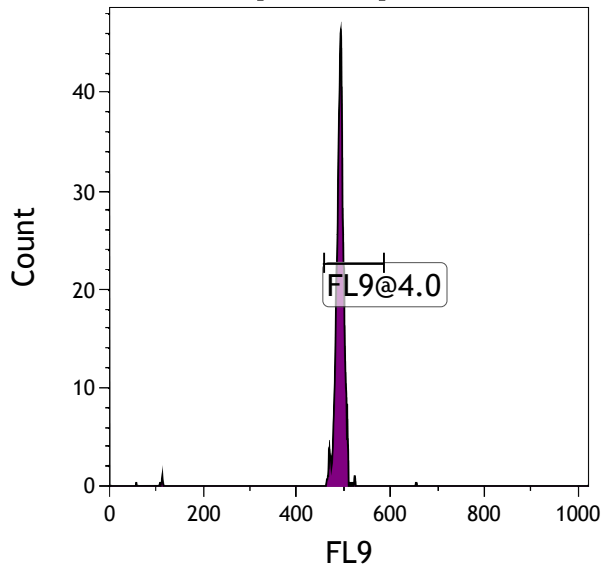

Gate	Number	X-AMean	HP	X-CV
All	1,791	493.71		2.19
FL2@2.0	1,787	493.64		2.19

Gate	Number	X-AMean	HP	X-CV
All	1,791	506.69		1.74
FL3@2.0	1,788	506.65		1.74

[FCblue@2.0] FL4

Gate	Number	X-AMean	HP	X-CV
All	1,791	510.56		1.90
FL4@2.0	1,782	510.33		1.90

[FCblue@2.0] FL5

Gate	Number	X-AMean	HP	X-CV
All	1,791	519.53		1.87
FL5@2.5	1,790	519.58		1.87

[FCred] FL6

Gate	Number	X-AMean	HP	X-CV
All	886	502.09		0.83
FL6@3.0	869	509.29		0.83

[FCred] FL7

Gate	Number	X-AMean	HP	X-CV
All	886	495.14		1.10
FL7@3.0	873	502.05		1.10

[FCred] FL8

Gate	Number	X-AMean	HP	X-CV
All	886	491.22		1.03
FL8@3.0	872	498.16		1.03

[FCviolet] FL9

Gate	Number	X-AMean	HP	X-CV
All	856	446.48		N/A
FL9@4.0	773	492.77		1.03

[FCviolet] FL10

Gate	Number	X-AMean	HP	X-CV
All	856	441.56		N/A
FL10@4.0	778	484.87		0.88