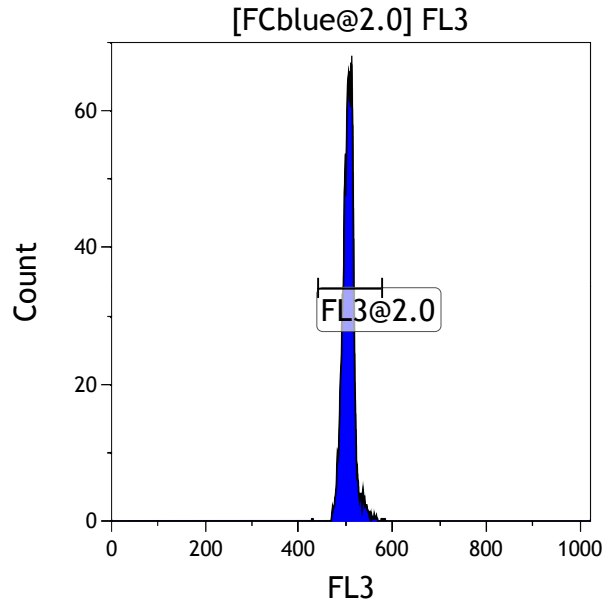

Gate	Number	X-AMean	HP	X-CV
All	3,832	473.12		1.81
FCblue@2.0	1,791	791.63		0.54
FCred	886	254.01		1.01
FCviolet	856	93.44		1.81

Gate	Number	X-AMean	HP	X-CV
All	1,791	509.96		1.58
FL1@2.0	1,788	509.93		1.58

Gate	Number	X-AMean	HP	X-CV
All	1,791	493.71		2.19
FL2@2.0	1,787	493.64		2.19

Gate	Number	X-AMean	HP	X-CV
All	1,791	506.69		1.74
FL3@2.0	1,788	506.65		1.74

[FCblue@2.0] FL4

Gate	Number	X-AMean	HP	X-CV
All	1,791	510.56		1.90
FL4@2.0	1,782	510.33		1.90