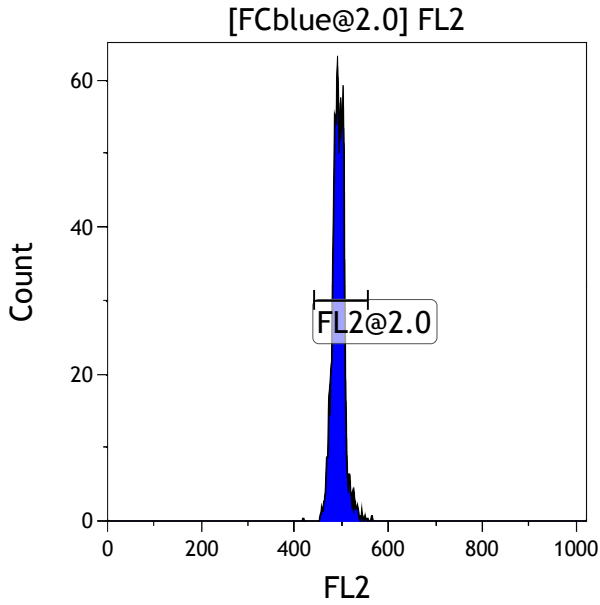

Gate	Number	X-AMean	HP	X-CV
All	3,832	473.12		1.81
FCblue@2.0	1,791	791.63		0.54
FCred	886	254.01		1.01
FCviolet	856	93.44		1.81

Gate	Number	X-AMean	HP	X-CV
All	1,791	509.96		1.58
FL1@2.0	1,788	509.93		1.58

Gate	Number	X-AMean	HP	X-CV
All	1,791	493.71		2.19
FL2@2.0	1,787	493.64		2.19

Gate	Number	X-AMean	HP	X-CV
All	1,791	506.69		1.74
FL3@2.0	1,788	506.65		1.74

[FCblue@2.0] FL4

Gate	Number	X-AMean	HP	X-CV
All	1,791	510.56		1.90
FL4@2.0	1,782	510.33		1.90