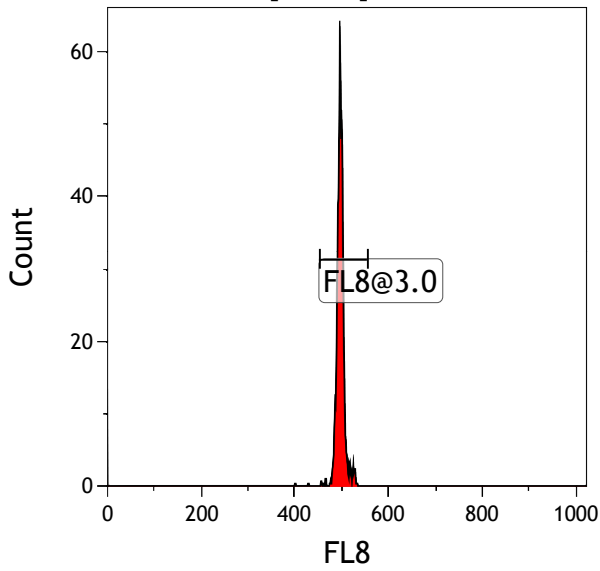

Gate	Number	X-AMean	HP	X-CV
All	1,791	493.71		2.19
FL2@2.0	1,787	493.64		2.19

Gate	Number	X-AMean	HP	X-CV
All	1,791	506.69		1.74
FL3@2.0	1,788	506.65		1.74

[FCblue@2.0] FL4

Gate	Number	X-AMean	HP	X-CV
All	1,791	510.56		1.90
FL4@2.0	1,782	510.33		1.90

[FCblue@2.0] FL5

Gate	Number	X-AMean	HP	X-CV
All	1,791	519.53		1.87
FL5@2.5	1,790	519.58		1.87

[FCred] FL6

Gate	Number	X-AMean	HP	X-CV
All	886	502.09		0.83
FL6@3.0	869	509.29		0.83

[FCred] FL7

Gate	Number	X-AMean	HP	X-CV
All	886	495.14		1.10
FL7@3.0	873	502.05		1.10

[FCred] FL8

Gate	Number	X-AMean	HP	X-CV
All	886	491.22		1.03
FL8@3.0	872	498.16		1.03

[FCviolet] FL9

Gate	Number	X-AMean	HP	X-CV
All	856	446.48		N/A
FL9@4.0	773	492.77		1.03

[FCviolet] FL10

Gate	Number	X-AMean	HP	X-CV
All	856	441.56		N/A
FL10@4.0	778	484.87		0.88