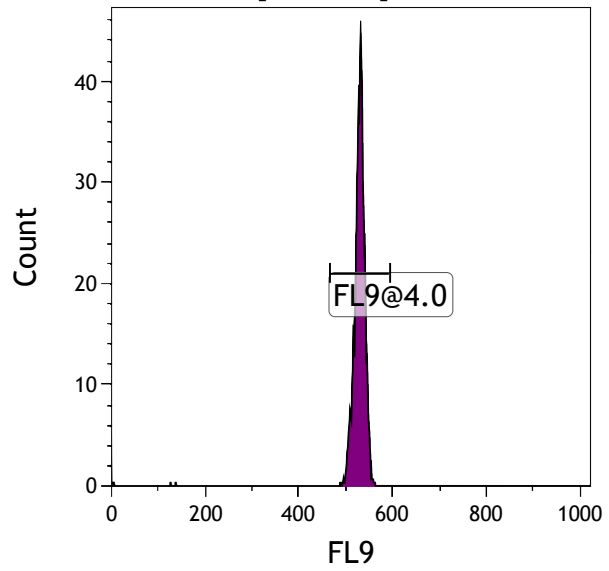

Gate	Number	X-AMean	HP	X-CV
All	2,500	506.81		1.00
FL2@2.0	2,497	506.96		1.00

Gate	Number	X-AMean	HP	X-CV
All	2,500	501.34		0.94
FL3@2.0	2,499	501.54		0.94

[FCblue@2.0] FL4

Gate	Number	X-AMean	HP	X-CV
All	2,500	490.96		0.96
FL4@2.0	2,490	491.30		0.96

[FCblue@2.0] FL5

Gate	Number	X-AMean	HP	X-CV
All	2,500	504.68		1.27
FL5@2.5	2,499	504.88		1.27

[FCred] FL6

Gate	Number	X-AMean	HP	X-CV
All	1,157	517.37		0.66
FL6@3.0	1,152	518.64		0.66

[FCred] FL7

Gate	Number	X-AMean	HP	X-CV
All	1,157	508.73		0.92
FL7@3.0	1,148	509.82		0.92

[FCred] FL8

Gate	Number	X-AMean	HP	X-CV
All	1,157	495.84		0.95
FL8@3.0	1,151	497.17		0.95

[FCviolet] FL9

Gate	Number	X-AMean	HP	X-CV
All	1,001	526.94		1.28
FL9@4.0	994	530.38		1.28

[FCviolet] FL10

Gate	Number	X-AMean	HP	X-CV
All	1,001	507.53		1.42
FL10@4.0	993	509.82		1.42