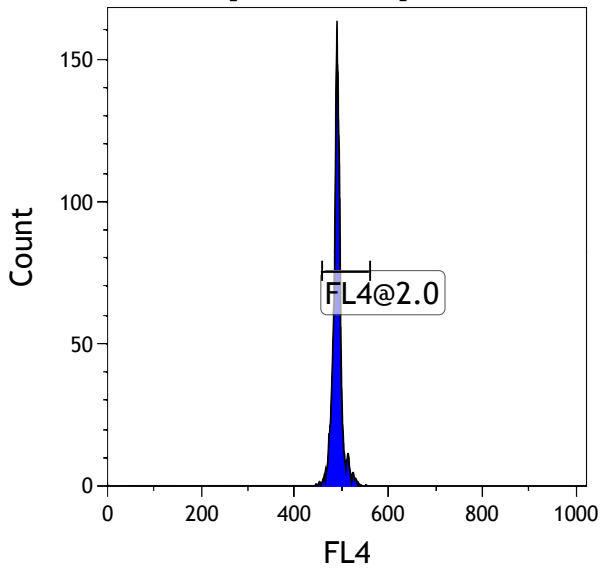

Gate	Number	X-AMean	HP	X-CV
All	4,934	573.07		1.88
FCblue@2.0	2,500	902.52		0.80
FCred	1,157	310.71		1.23
FCviolet	1,001	112.54		1.88

Gate	Number	X-AMean	HP	X-CV
All	2,500	510.40		1.00
FL1@2.0	2,497	510.60		1.00

Gate	Number	X-AMean	HP	X-CV
All	2,500	506.81		1.00
FL2@2.0	2,497	506.96		1.00

Gate	Number	X-AMean	HP	X-CV
All	2,500	501.34		0.94
FL3@2.0	2,499	501.54		0.94

[FCblue@2.0] FL4

Gate	Number	X-AMean	HP	X-CV
All	2,500	490.96		0.96
FL4@2.0	2,490	491.30		0.96