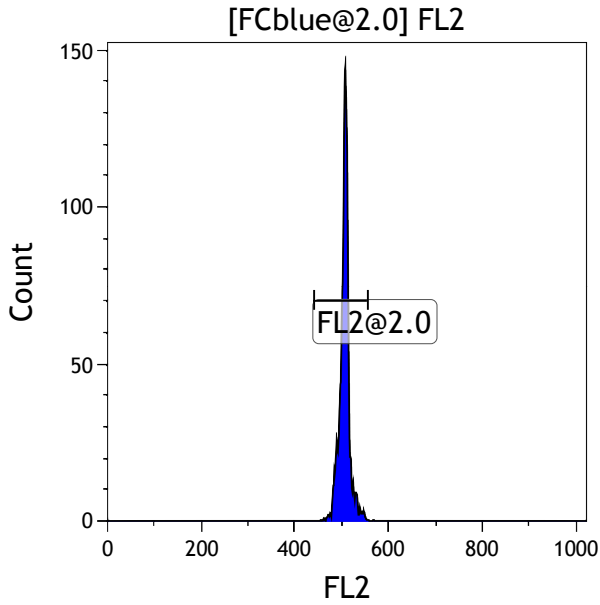

Gate	Number	X-AMean	HP	X-CV
All	4,934	573.07		1.88
FCblue@2.0	2,500	902.52		0.80
FCred	1,157	310.71		1.23
FCviolet	1,001	112.54		1.88

Gate	Number	X-AMean	HP	X-CV
All	2,500	510.40		1.00
FL1@2.0	2,497	510.60		1.00

Gate	Number	X-AMean	HP	X-CV
All	2,500	506.81		1.00
FL2@2.0	2,497	506.96		1.00

Gate	Number	X-AMean	HP	X-CV
All	2,500	501.34		0.94
FL3@2.0	2,499	501.54		0.94

[FCblue@2.0] FL4

Gate	Number	X-AMean	HP	X-CV
All	2,500	490.96		0.96
FL4@2.0	2,490	491.30		0.96