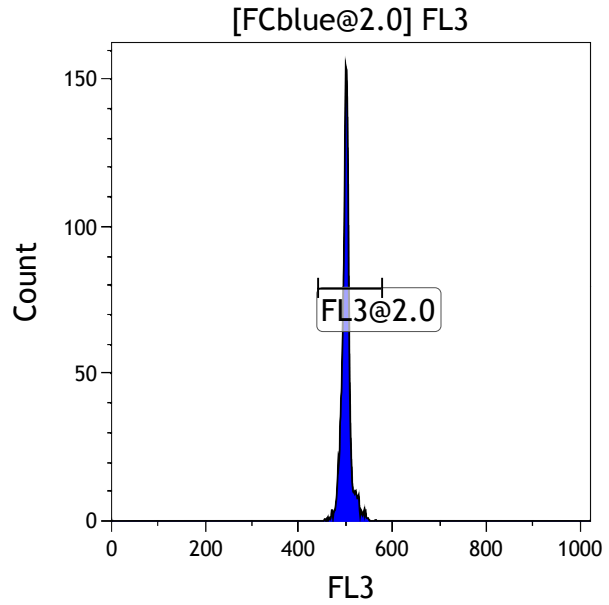

Gate	Number	X-AMean	HP	X-CV
All	4,934	573.07		1.88
FCblue@2.0	2,500	902.52		0.80
FCred	1,157	310.71		1.23
FCviolet	1,001	112.54		1.88

Gate	Number	X-AMean	HP	X-CV
All	2,500	510.40		1.00
FL1@2.0	2,497	510.60		1.00

Gate	Number	X-AMean	HP	X-CV
All	2,500	506.81		1.00
FL2@2.0	2,497	506.96		1.00

Gate	Number	X-AMean	HP	X-CV
All	2,500	501.34		0.94
FL3@2.0	2,499	501.54		0.94

[FCblue@2.0] FL4

Gate	Number	X-AMean	HP	X-CV
All	2,500	490.96		0.96
FL4@2.0	2,490	491.30		0.96