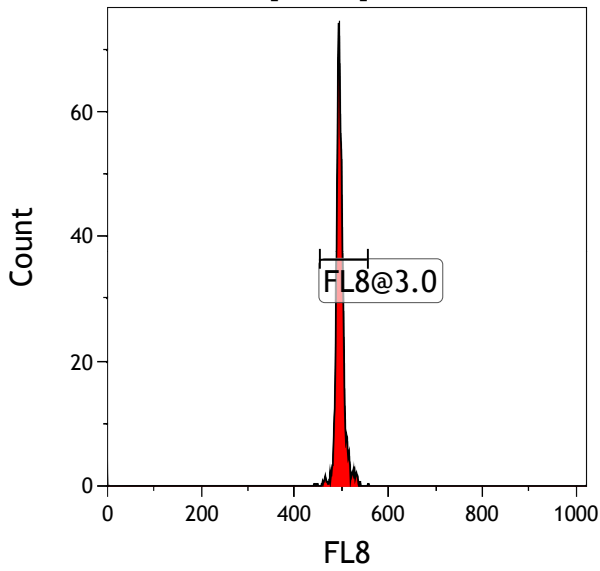

[FCblue@2.0] FL5

Gate	Number	X-AMean	HP	X-CV
All	2,500	504.68		1.27
FL5@2.5	2,499	504.88		1.27

[FCred] FL6

Gate	Number	X-AMean	HP	X-CV
All	1,157	517.37		0.66
FL6@3.0	1,152	518.64		0.66

[FCred] FL7

Gate	Number	X-AMean	HP	X-CV
All	1,157	508.73		0.92
FL7@3.0	1,148	509.82		0.92

[FCred] FL8

Gate	Number	X-AMean	HP	X-CV
All	1,157	495.84		0.95
FL8@3.0	1,151	497.17		0.95

[FCviolet] FL9

Gate	Number	X-AMean	HP	X-CV
All	1,001	526.94		1.28
FL9@4.0	994	530.38		1.28

[FCviolet] FL10

Gate	Number	X-AMean	HP	X-CV
All	1,001	507.53		1.42
FL10@4.0	993	509.82		1.42