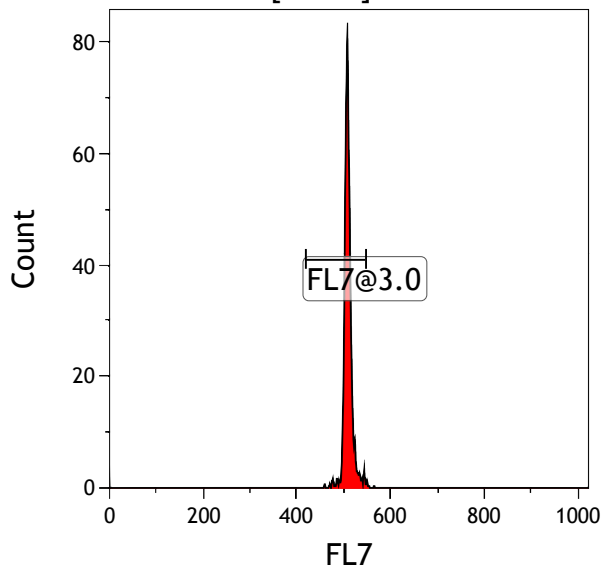

[FCblue@2.0] FL5

Gate	Number	X-AMean	HP	X-CV
All	2,500	504.68		1.27
FL5@2.5	2,499	504.88		1.27

[FCred] FL6

Gate	Number	X-AMean	HP	X-CV
All	1,157	517.37		0.66
FL6@3.0	1,152	518.64		0.66

[FCred] FL7

Gate	Number	X-AMean	HP	X-CV
All	1,157	508.73		0.92
FL7@3.0	1,148	509.82		0.92

[FCred] FL8

Gate	Number	X-AMean	HP	X-CV
All	1,157	495.84		0.95
FL8@3.0	1,151	497.17		0.95

[FCviolet] FL9

Gate	Number	X-AMean	HP	X-CV
All	1,001	526.94		1.28
FL9@4.0	994	530.38		1.28

[FCviolet] FL10

Gate	Number	X-AMean	HP	X-CV
All	1,001	507.53		1.42
FL10@4.0	993	509.82		1.42