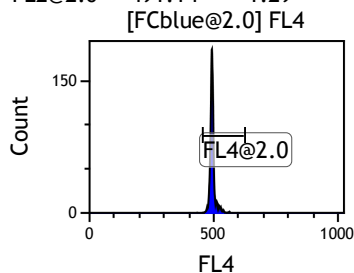

Gate	X-A-Mean	HP	X-CV
All	584.79	1.86	
FCblue@2.0	896.81	1.04	
FCred	307.58	1.39	
FCviolet	112.45	1.86	

Gate	X-A-Mean	HP	X-CV
All	485.96	1.05	
FL1@2.0	486.15	1.05	

Gate	X-A-Mean	HP	X-CV
All	491.06	1.29	
FL2@2.0	491.14	1.29	

Gate	X-A-Mean	HP	X-CV
All	500.52	0.94	
FL3@2.0	500.73	0.94	

Gate	X-A-Mean	HP	X-CV
All	494.52	0.86	
FL4@2.0	494.36	0.86	

Gate	X-A-Mean	HP	X-CV
All	509.44	1.25	
FL5@2.5	509.27	1.25	

Gate	X-A-Mean	HP	X-CV
All	498.48	0.85	
FL6@3.0	500.30	0.85	

Gate	X-A-Mean	HP	X-CV
All	475.69	0.98	
FL7@3.0	477.43	0.98	

Gate	X-A-Mean	HP	X-CV
All	486.54	1.13	
FL8@3.0	488.32	1.13	

Gate	X-A-Mean	HP	X-CV
All	506.18	1.56	
FL9@4.0	514.51	1.56	

Gate	X-A-Mean	HP	X-CV
All	495.56	1.12	
FL10@4.0	497.11	1.12	