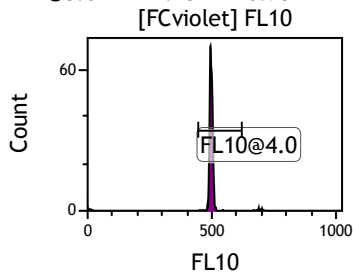

Gate	X-A-Mean	HP	X-CV
All	584.79	1.86	
FCblue@2.0	896.81	1.04	
FCred	307.58	1.39	
FCviolet	112.45	1.86	

Gate	X-A-Mean	HP	X-CV
All	485.96	1.05	
FL1@2.0	486.15	1.05	

Gate	X-A-Mean	HP	X-CV
All	491.06	1.29	
FL2@2.0	491.14	1.29	

Gate	X-A-Mean	HP	X-CV
All	500.52	0.94	
FL3@2.0	500.73	0.94	

Gate	X-A-Mean	HP	X-CV
All	494.52	0.86	
FL4@2.0	494.36	0.86	

Gate	X-A-Mean	HP	X-CV
All	509.44	1.25	
FL5@2.5	509.27	1.25	

Gate	X-A-Mean	HP	X-CV
All	498.48	0.85	
FL6@3.0	500.30	0.85	

Gate	X-A-Mean	HP	X-CV
All	475.69	0.98	
FL7@3.0	477.43	0.98	

Gate	X-A-Mean	HP	X-CV
All	486.54	1.13	
FL8@3.0	488.32	1.13	

Gate	X-A-Mean	HP	X-CV
All	506.18	1.56	
FL9@4.0	514.51	1.56	

Gate	X-A-Mean	HP	X-CV
All	495.56	1.12	
FL10@4.0	497.11	1.12	