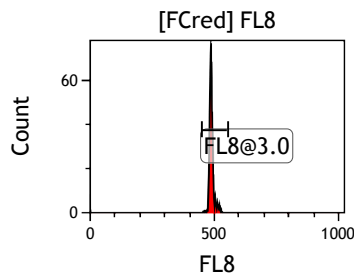

Gate	X-A-Mean	HP	X-CV
All	584.79	1.86	
FCblue@2.0	896.81	1.04	
FCred	307.58	1.39	
FCviolet	112.45	1.86	

Gate	X-A-Mean	HP	X-CV
All	485.96	1.05	
FL1@2.0	486.15	1.05	

Gate	X-A-Mean	HP	X-CV
All	491.06	1.29	
FL2@2.0	491.14	1.29	

Gate	X-A-Mean	HP	X-CV
All	500.52	0.94	
FL3@2.0	500.73	0.94	

Gate	X-A-Mean	HP	X-CV
All	494.52	0.86	
FL4@2.0	494.36	0.86	

Gate	X-A-Mean	HP	X-CV
All	509.44	1.25	
FL5@2.5	509.27	1.25	

Gate	X-A-Mean	HP	X-CV
All	498.48	0.85	
FL6@3.0	500.30	0.85	

Gate	X-A-Mean	HP	X-CV
All	475.69	0.98	
FL7@3.0	477.43	0.98	

Gate	X-A-Mean	HP	X-CV
All	486.54	1.13	
FL8@3.0	488.32	1.13	

Gate	X-A-Mean	HP	X-CV
All	506.18	1.56	
FL9@4.0	514.51	1.56	

Gate	X-A-Mean	HP	X-CV
All	495.56	1.12	
FL10@4.0	497.11	1.12	