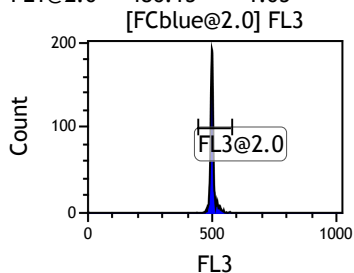

Gate	X-A-Mean	HP	X-CV
All	584.79	1.86	
FCblue@2.0	896.81	1.04	
FCred	307.58	1.39	
FCviolet	112.45	1.86	

Gate	X-A-Mean	HP	X-CV
All	485.96	1.05	
FL1@2.0	486.15	1.05	

Gate	X-A-Mean	HP	X-CV
All	491.06	1.29	
FL2@2.0	491.14	1.29	

Gate	X-A-Mean	HP	X-CV
All	500.52	0.94	
FL3@2.0	500.73	0.94	

Gate	X-A-Mean	HP	X-CV
All	494.52	0.86	
FL4@2.0	494.36	0.86	

Gate	X-A-Mean	HP	X-CV
All	509.44	1.25	
FL5@2.5	509.27	1.25	

Gate	X-A-Mean	HP	X-CV
All	498.48	0.85	
FL6@3.0	500.30	0.85	