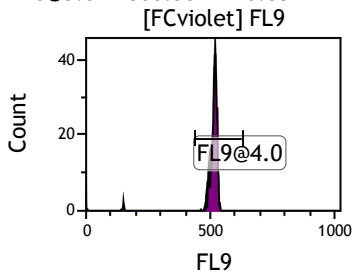

Gate	X-A-Mean	HP	X-CV
All	584.79	1.86	
FCblue@2.0	896.81	1.04	
FCred	307.58	1.39	
FCviolet	112.45	1.86	

Gate	X-A-Mean	HP	X-CV
All	485.96	1.05	
FL1@2.0	486.15	1.05	

Gate	X-A-Mean	HP	X-CV
All	491.06	1.29	
FL2@2.0	491.14	1.29	

Gate	X-A-Mean	HP	X-CV
All	500.52	0.94	
FL3@2.0	500.73	0.94	

Gate	X-A-Mean	HP	X-CV
All	494.52	0.86	
FL4@2.0	494.36	0.86	

Gate	X-A-Mean	HP	X-CV
All	509.44	1.25	
FL5@2.5	509.27	1.25	

Gate	X-A-Mean	HP	X-CV
All	498.48	0.85	
FL6@3.0	500.30	0.85	

Gate	X-A-Mean	HP	X-CV
All	475.69	0.98	
FL7@3.0	477.43	0.98	

Gate	X-A-Mean	HP	X-CV
All	486.54	1.13	
FL8@3.0	488.32	1.13	

Gate	X-A-Mean	HP	X-CV
All	506.18	1.56	
FL9@4.0	514.51	1.56	

Gate	X-A-Mean	HP	X-CV
All	495.56	1.12	
FL10@4.0	497.11	1.12	