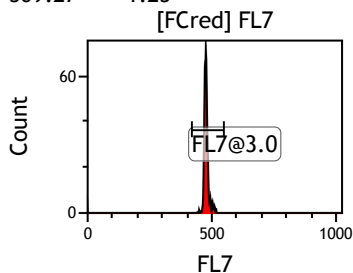

Gate	X-A-Mean	HP	X-CV
All	584.79	1.86	
FCblue@2.0	896.81	1.04	
FCred	307.58	1.39	
FCviolet	112.45	1.86	

Gate	X-A-Mean	HP	X-CV
All	485.96	1.05	
FL1@2.0	486.15	1.05	

Gate	X-A-Mean	HP	X-CV
All	491.06	1.29	
FL2@2.0	491.14	1.29	

Gate	X-A-Mean	HP	X-CV
All	500.52	0.94	
FL3@2.0	500.73	0.94	

Gate	X-A-Mean	HP	X-CV
All	494.52	0.86	
FL4@2.0	494.36	0.86	

Gate	X-A-Mean	HP	X-CV
All	509.44	1.25	
FL5@2.5	509.27	1.25	

Gate	X-A-Mean	HP	X-CV
All	498.48	0.85	
FL6@3.0	500.30	0.85	

Gate	X-A-Mean	HP	X-CV
All	475.69	0.98	
FL7@3.0	477.43	0.98	

Gate	X-A-Mean	HP	X-CV
All	486.54	1.13	
FL8@3.0	488.32	1.13	

Gate	X-A-Mean	HP	X-CV
All	506.18	1.56	
FL9@4.0	514.51	1.56	

Gate	X-A-Mean	HP	X-CV
All	495.56	1.12	
FL10@4.0	497.11	1.12	