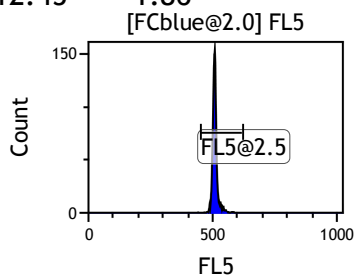

Gate	X-A-Mean	HP	X-CV
All	584.79	1.86	
FCblue@2.0	896.81	1.04	
FCred	307.58	1.39	
FCviolet	112.45	1.86	

Gate	X-A-Mean	HP	X-CV
All	485.96	1.05	
FL1@2.0	486.15	1.05	

Gate	X-A-Mean	HP	X-CV
All	491.06	1.29	
FL2@2.0	491.14	1.29	

Gate	X-A-Mean	HP	X-CV
All	500.52	0.94	
FL3@2.0	500.73	0.94	

Gate	X-A-Mean	HP	X-CV
All	494.52	0.86	
FL4@2.0	494.36	0.86	

Gate	X-A-Mean	HP	X-CV
All	509.44	1.25	
FL5@2.5	509.27	1.25	

Gate	X-A-Mean	HP	X-CV
All	498.48	0.85	
FL6@3.0	500.30	0.85	

Gate	X-A-Mean	HP	X-CV
All	475.69	0.98	
FL7@3.0	477.43	0.98	

Gate	X-A-Mean	HP	X-CV
All	486.54	1.13	
FL8@3.0	488.32	1.13	

Gate	X-A-Mean	HP	X-CV
All	506.18	1.56	
FL9@4.0	514.51	1.56	

Gate	X-A-Mean	HP	X-CV
All	495.56	1.12	
FL10@4.0	497.11	1.12	