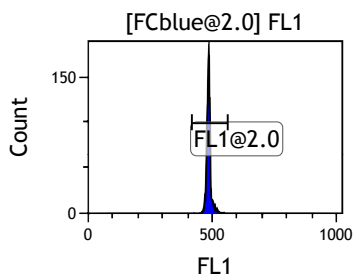

Gate	X-A-Mean	HP	X-CV
All	584.79	1.86	
FCblue@2.0	896.81	1.04	
FCred	307.58	1.39	
FCviolet	112.45	1.86	

Gate	X-A-Mean	HP	X-CV
All	485.96	1.05	
FL1@2.0	486.15	1.05	

Gate	X-A-Mean	HP	X-CV
All	491.06	1.29	
FL2@2.0	491.14	1.29	

Gate	X-A-Mean	HP	X-CV
All	500.52	0.94	
FL3@2.0	500.73	0.94	

Gate	X-A-Mean	HP	X-CV
All	494.52	0.86	
FL4@2.0	494.36	0.86	

Gate	X-A-Mean	HP	X-CV
All	509.44	1.25	
FL5@2.5	509.27	1.25	

Gate	X-A-Mean	HP	X-CV
All	498.48	0.85	
FL6@3.0	500.30	0.85	

Gate	X-A-Mean	HP	X-CV
All	475.69	0.98	
FL7@3.0	477.43	0.98	

Gate	X-A-Mean	HP	X-CV
All	486.54	1.13	
FL8@3.0	488.32	1.13	

Gate	X-A-Mean	HP	X-CV
All	506.18	1.56	
FL9@4.0	514.51	1.56	

Gate	X-A-Mean	HP	X-CV
All	495.56	1.12	
FL10@4.0	497.11	1.12	