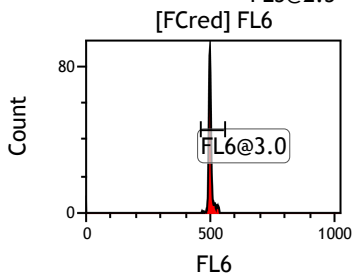

Gate	X-A-Mean	HP	X-CV
All	584.79	1.86	
FCblue@2.0	896.81	1.04	
FCred	307.58	1.39	
FCviolet	112.45	1.86	

Gate	X-A-Mean	HP	X-CV
All	485.96	1.05	
FL1@2.0	486.15	1.05	

Gate	X-A-Mean	HP	X-CV
All	491.06	1.29	
FL2@2.0	491.14	1.29	

Gate	X-A-Mean	HP	X-CV
All	500.52	0.94	
FL3@2.0	500.73	0.94	

Gate	X-A-Mean	HP	X-CV
All	494.52	0.86	
FL4@2.0	494.36	0.86	

Gate	X-A-Mean	HP	X-CV
All	509.44	1.25	
FL5@2.5	509.27	1.25	

Gate	X-A-Mean	HP	X-CV
All	498.48	0.85	
FL6@3.0	500.30	0.85	