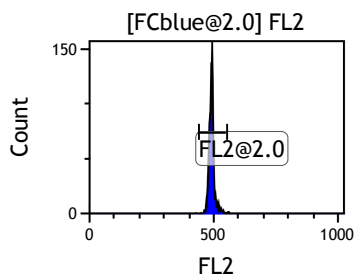

Gate	X-A-Mean	HP	X-CV
All	584.79	1.86	
FCblue@2.0	896.81	1.04	
FCred	307.58	1.39	
FCviolet	112.45	1.86	

Gate	X-A-Mean	HP	X-CV
All	485.96	1.05	
FL1@2.0	486.15	1.05	

Gate	X-A-Mean	HP	X-CV
All	491.06	1.29	
FL2@2.0	491.14	1.29	

Gate	X-A-Mean	HP	X-CV
All	500.52	0.94	
FL3@2.0	500.73	0.94	

Gate	X-A-Mean	HP	X-CV
All	494.52	0.86	
FL4@2.0	494.36	0.86	

Gate	X-A-Mean	HP	X-CV
All	509.44	1.25	
FL5@2.5	509.27	1.25	

Gate	X-A-Mean	HP	X-CV
All	498.48	0.85	
FL6@3.0	500.30	0.85	