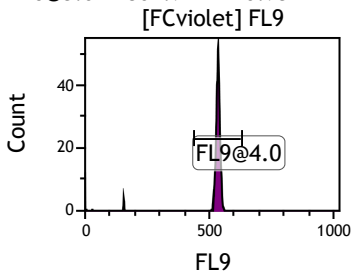

Gate	X-A-Mean	HP	X-CV
All	601.42	1.44	
FCblue@2.0	929.35	0.96	
FCred	319.50	0.80	
FCviolet	117.15	1.44	

Gate	X-A-Mean	HP	X-CV
All	512.17	0.83	
FL1@2.0	512.08	0.83	

Gate	X-A-Mean	HP	X-CV
All	517.67	0.98	
FL2@2.0	517.19	0.98	

Gate	X-A-Mean	HP	X-CV
All	525.12	0.81	
FL3@2.0	524.94	0.81	

Gate	X-A-Mean	HP	X-CV
All	518.97	0.82	
FL4@2.0	518.97	0.82	

Gate	X-A-Mean	HP	X-CV
All	529.82	1.04	
FL5@2.5	529.82	1.04	

Gate	X-A-Mean	HP	X-CV
All	504.57	0.93	
FL6@3.0	507.91	0.93	

Gate	X-A-Mean	HP	X-CV
All	490.50	0.95	
FL7@3.0	493.64	0.95	

Gate	X-A-Mean	HP	X-CV
All	501.73	0.93	
FL8@3.0	505.05	0.93	

Gate	X-A-Mean	HP	X-CV
All	522.46	1.19	
FL9@4.0	535.11	1.19	

Gate	X-A-Mean	HP	X-CV
All	506.49	1.00	
FL10@4.0	509.92	1.00	