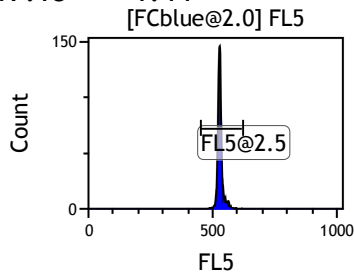

Gate	X-A-Mean	HP	X-CV
All	601.42	1.44	
FCblue@2.0	929.35	0.96	
FCred	319.50	0.80	
FCviolet	117.15	1.44	

Gate	X-A-Mean	HP	X-CV
All	512.17	0.83	
FL1@2.0	512.08	0.83	

Gate	X-A-Mean	HP	X-CV
All	517.67	0.98	
FL2@2.0	517.19	0.98	

Gate	X-A-Mean	HP	X-CV
All	525.12	0.81	
FL3@2.0	524.94	0.81	

Gate	X-A-Mean	HP	X-CV
All	518.97	0.82	
FL4@2.0	518.97	0.82	

Gate	X-A-Mean	HP	X-CV
All	529.82	1.04	
FL5@2.5	529.82	1.04	

Gate	X-A-Mean	HP	X-CV
All	504.57	0.93	
FL6@3.0	507.91	0.93	

Gate	X-A-Mean	HP	X-CV
All	490.50	0.95	
FL7@3.0	493.64	0.95	

Gate	X-A-Mean	HP	X-CV
All	501.73	0.93	
FL8@3.0	505.05	0.93	

Gate	X-A-Mean	HP	X-CV
All	522.46	1.19	
FL9@4.0	535.11	1.19	

Gate	X-A-Mean	HP	X-CV
All	506.49	1.00	
FL10@4.0	509.92	1.00	