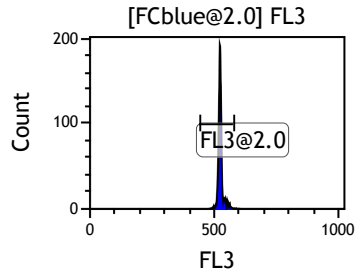

Gate	X-A-Mean	HP	X-CV
All	601.42	1.44	
FCblue@2.0	929.35	0.96	
FCred	319.50	0.80	
FCviolet	117.15	1.44	

Gate	X-A-Mean	HP	X-CV
All	512.17	0.83	
FL1@2.0	512.08	0.83	

Gate	X-A-Mean	HP	X-CV
All	517.67	0.98	
FL2@2.0	517.19	0.98	

Gate	X-A-Mean	HP	X-CV
All	525.12	0.81	
FL3@2.0	524.94	0.81	

Gate	X-A-Mean	HP	X-CV
All	518.97	0.82	
FL4@2.0	518.97	0.82	

Gate	X-A-Mean	HP	X-CV
All	529.82	1.04	
FL5@2.5	529.82	1.04	

Gate	X-A-Mean	HP	X-CV
All	504.57	0.93	
FL6@3.0	507.91	0.93	