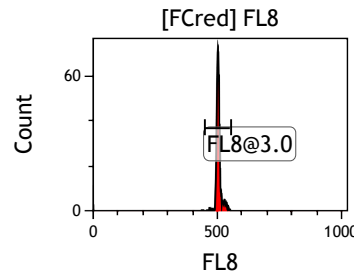

Gate	X-A-Mean	HP	X-CV
All	525.12	0.81	
FL3@2.0	524.94	0.81	

Gate	X-A-Mean	HP	X-CV
All	518.97	0.82	
FL4@2.0	518.97	0.82	

Gate	X-A-Mean	HP	X-CV
All	529.82	1.04	
FL5@2.5	529.82	1.04	

Gate	X-A-Mean	HP	X-CV
All	504.57	0.93	
FL6@3.0	507.91	0.93	

Gate	X-A-Mean	HP	X-CV
All	490.50	0.95	
FL7@3.0	493.64	0.95	

Gate	X-A-Mean	HP	X-CV
All	501.73	0.93	
FL8@3.0	505.05	0.93	

Gate	X-A-Mean	HP	X-CV
All	522.46	1.19	
FL9@4.0	535.11	1.19	

Gate	X-A-Mean	HP	X-CV
All	506.49	1.00	
FL10@4.0	509.92	1.00	