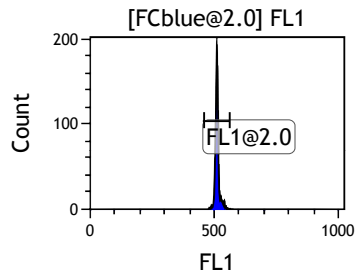

Gate	X-A-Mean	HP	X-CV
All	601.42	1.44	
FCblue@2.0	929.35	0.96	
FCred	319.50	0.80	
FCviolet	117.15	1.44	

Gate	X-A-Mean	HP	X-CV
All	512.17	0.83	
FL1@2.0	512.08	0.83	

Gate	X-A-Mean	HP	X-CV
All	517.67	0.98	
FL2@2.0	517.19	0.98	

Gate	X-A-Mean	HP	X-CV
All	525.12	0.81	
FL3@2.0	524.94	0.81	

Gate	X-A-Mean	HP	X-CV
All	518.97	0.82	
FL4@2.0	518.97	0.82	

Gate	X-A-Mean	HP	X-CV
All	529.82	1.04	
FL5@2.5	529.82	1.04	

Gate	X-A-Mean	HP	X-CV
All	504.57	0.93	
FL6@3.0	507.91	0.93	