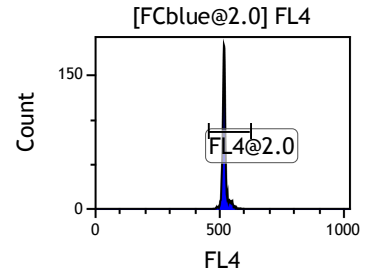

Gate	X-A-Mean	HP	X-CV
All	601.42	1.44	
FCblue@2.0	929.35	0.96	
FCred	319.50	0.80	
FCviolet	117.15	1.44	

Gate	X-A-Mean	HP	X-CV
All	512.17	0.83	
FL1@2.0	512.08	0.83	

Gate	X-A-Mean	HP	X-CV
All	517.67	0.98	
FL2@2.0	517.19	0.98	

Gate	X-A-Mean	HP	X-CV
All	525.12	0.81	
FL3@2.0	524.94	0.81	

Gate	X-A-Mean	HP	X-CV
All	518.97	0.82	
FL4@2.0	518.97	0.82	

Gate	X-A-Mean	HP	X-CV
All	529.82	1.04	
FL5@2.5	529.82	1.04	

Gate	X-A-Mean	HP	X-CV
All	504.57	0.93	
FL6@3.0	507.91	0.93	