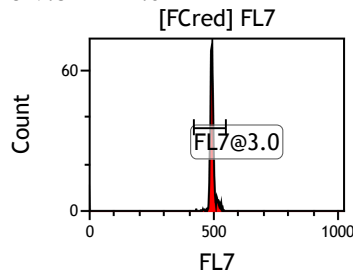

Gate	X-A-Mean	HP	X-CV
All	525.12	0.81	
FL3@2.0	524.94	0.81	

Gate	X-A-Mean	HP	X-CV
All	518.97	0.82	
FL4@2.0	518.97	0.82	

Gate	X-A-Mean	HP	X-CV
All	529.82	1.04	
FL5@2.5	529.82	1.04	

Gate	X-A-Mean	HP	X-CV
All	504.57	0.93	
FL6@3.0	507.91	0.93	

Gate	X-A-Mean	HP	X-CV
All	490.50	0.95	
FL7@3.0	493.64	0.95	

Gate	X-A-Mean	HP	X-CV
All	501.73	0.93	
FL8@3.0	505.05	0.93	

Gate	X-A-Mean	HP	X-CV
All	522.46	1.19	
FL9@4.0	535.11	1.19	

Gate	X-A-Mean	HP	X-CV
All	506.49	1.00	
FL10@4.0	509.92	1.00	