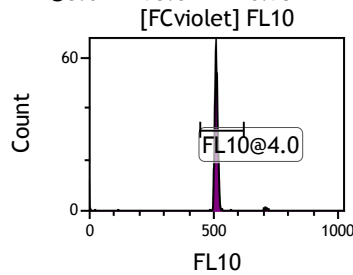

Gate	X-A-Mean	HP	X-CV
All	601.42	1.44	
FCblue@2.0	929.35	0.96	
FCred	319.50	0.80	
FCviolet	117.15	1.44	

Gate	X-A-Mean	HP	X-CV
All	512.17	0.83	
FL1@2.0	512.08	0.83	

Gate	X-A-Mean	HP	X-CV
All	517.67	0.98	
FL2@2.0	517.19	0.98	

Gate	X-A-Mean	HP	X-CV
All	525.12	0.81	
FL3@2.0	524.94	0.81	

Gate	X-A-Mean	HP	X-CV
All	518.97	0.82	
FL4@2.0	518.97	0.82	

Gate	X-A-Mean	HP	X-CV
All	529.82	1.04	
FL5@2.5	529.82	1.04	

Gate	X-A-Mean	HP	X-CV
All	504.57	0.93	
FL6@3.0	507.91	0.93	

Gate	X-A-Mean	HP	X-CV
All	490.50	0.95	
FL7@3.0	493.64	0.95	

Gate	X-A-Mean	HP	X-CV
All	501.73	0.93	
FL8@3.0	505.05	0.93	

Gate	X-A-Mean	HP	X-CV
All	522.46	1.19	
FL9@4.0	535.11	1.19	

Gate	X-A-Mean	HP	X-CV
All	506.49	1.00	
FL10@4.0	509.92	1.00	