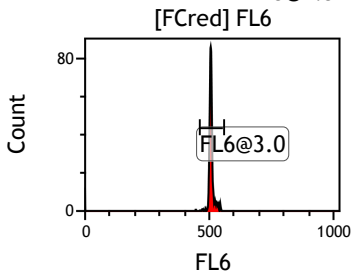

Gate	X-A-Mean	HP	X-CV
All	601.42	1.44	
FCblue@2.0	929.35	0.96	
FCred	319.50	0.80	
FCviolet	117.15	1.44	

Gate	X-A-Mean	HP	X-CV
All	512.17	0.83	
FL1@2.0	512.08	0.83	

Gate	X-A-Mean	HP	X-CV
All	517.67	0.98	
FL2@2.0	517.19	0.98	

Gate	X-A-Mean	HP	X-CV
All	525.12	0.81	
FL3@2.0	524.94	0.81	

Gate	X-A-Mean	HP	X-CV
All	518.97	0.82	
FL4@2.0	518.97	0.82	

Gate	X-A-Mean	HP	X-CV
All	529.82	1.04	
FL5@2.5	529.82	1.04	

Gate	X-A-Mean	HP	X-CV
All	504.57	0.93	
FL6@3.0	507.91	0.93	