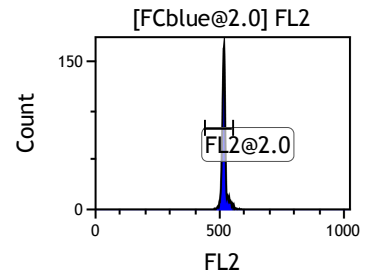

Gate	X-A-Mean	HP	X-CV
All	601.42	1.44	
FCblue@2.0	929.35	0.96	
FCred	319.50	0.80	
FCviolet	117.15	1.44	

Gate	X-A-Mean	HP	X-CV
All	512.17	0.83	
FL1@2.0	512.08	0.83	

Gate	X-A-Mean	HP	X-CV
All	517.67	0.98	
FL2@2.0	517.19	0.98	

Gate	X-A-Mean	HP	X-CV
All	525.12	0.81	
FL3@2.0	524.94	0.81	

Gate	X-A-Mean	HP	X-CV
All	518.97	0.82	
FL4@2.0	518.97	0.82	

Gate	X-A-Mean	HP	X-CV
All	529.82	1.04	
FL5@2.5	529.82	1.04	

Gate	X-A-Mean	HP	X-CV
All	504.57	0.93	
FL6@3.0	507.91	0.93	