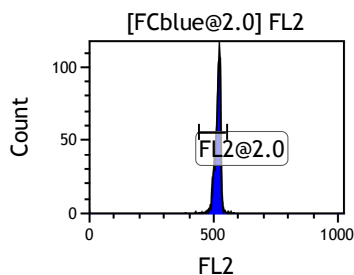

Gate	X-A-Mean	HP	X-CV
All	601.21	1.43	
FCblue@2.0	963.28	0.49	
FCred	319.51	0.80	
FCviolet	117.93	1.43	

Gate	X-A-Mean	HP	X-CV
All	513.89	1.48	
FL1@2.0	514.57	1.48	

Gate	X-A-Mean	HP	X-CV
All	515.35	1.38	
FL2@2.0	515.80	1.38	

Gate	X-A-Mean	HP	X-CV
All	503.79	1.42	
FL3@2.0	504.43	1.42	

Gate	X-A-Mean	HP	X-CV
All	516.41	1.72	
FL4@2.0	516.47	1.72	

Gate	X-A-Mean	HP	X-CV
All	504.10	1.34	
FL5@2.5	504.18	1.34	

Gate	X-A-Mean	HP	X-CV
All	489.60	0.78	
FL6@3.0	492.38	0.78	