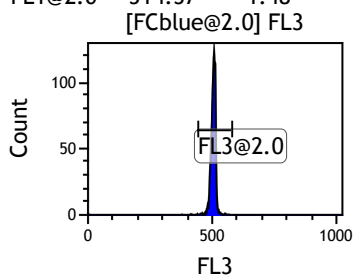

Gate	X-A-Mean	HP	X-CV
All	601.21	1.43	
FCblue@2.0	963.28	0.49	
FCred	319.51	0.80	
FCviolet	117.93	1.43	

Gate	X-A-Mean	HP	X-CV
All	513.89	1.48	
FL1@2.0	514.57	1.48	

Gate	X-A-Mean	HP	X-CV
All	515.35	1.38	
FL2@2.0	515.80	1.38	

Gate	X-A-Mean	HP	X-CV
All	503.79	1.42	
FL3@2.0	504.43	1.42	

Gate	X-A-Mean	HP	X-CV
All	516.41	1.72	
FL4@2.0	516.47	1.72	

Gate	X-A-Mean	HP	X-CV
All	504.10	1.34	
FL5@2.5	504.18	1.34	

Gate	X-A-Mean	HP	X-CV
All	489.60	0.78	
FL6@3.0	492.38	0.78	