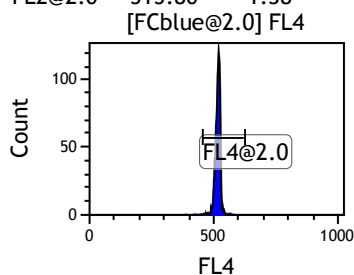

Gate	X-A-Mean	HP	X-CV
All	601.21	1.43	
FCblue@2.0	963.28	0.49	
FCred	319.51	0.80	
FCviolet	117.93	1.43	

Gate	X-A-Mean	HP	X-CV
All	513.89	1.48	
FL1@2.0	514.57	1.48	

Gate	X-A-Mean	HP	X-CV
All	515.35	1.38	
FL2@2.0	515.80	1.38	

Gate	X-A-Mean	HP	X-CV
All	503.79	1.42	
FL3@2.0	504.43	1.42	

Gate	X-A-Mean	HP	X-CV
All	516.41	1.72	
FL4@2.0	516.47	1.72	

Gate	X-A-Mean	HP	X-CV
All	504.10	1.34	
FL5@2.5	504.18	1.34	

Gate	X-A-Mean	HP	X-CV
All	489.60	0.78	
FL6@3.0	492.38	0.78	

Gate	X-A-Mean	HP	X-CV
All	483.50	0.88	
FL7@3.0	486.05	0.88	

Gate	X-A-Mean	HP	X-CV
All	500.88	0.93	
FL8@3.0	503.57	0.93	

Gate	X-A-Mean	HP	X-CV
All	506.82	0.99	
FL9@4.0	514.14	0.99	

Gate	X-A-Mean	HP	X-CV
All	492.44	1.02	
FL10@4.0	499.31	1.02	