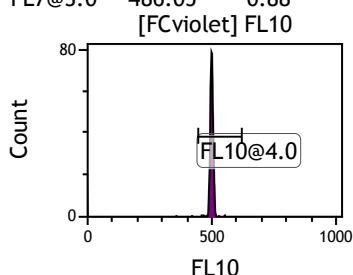

Gate	X-A-Mean	HP	X-CV
All	601.21	1.43	
FCblue@2.0	963.28	0.49	
FCred	319.51	0.80	
FCviolet	117.93	1.43	

Gate	X-A-Mean	HP	X-CV
All	513.89	1.48	
FL1@2.0	514.57	1.48	

Gate	X-A-Mean	HP	X-CV
All	515.35	1.38	
FL2@2.0	515.80	1.38	

Gate	X-A-Mean	HP	X-CV
All	503.79	1.42	
FL3@2.0	504.43	1.42	

Gate	X-A-Mean	HP	X-CV
All	516.41	1.72	
FL4@2.0	516.47	1.72	

Gate	X-A-Mean	HP	X-CV
All	504.10	1.34	
FL5@2.5	504.18	1.34	

Gate	X-A-Mean	HP	X-CV
All	489.60	0.78	
FL6@3.0	492.38	0.78	

Gate	X-A-Mean	HP	X-CV
All	483.50	0.88	
FL7@3.0	486.05	0.88	

Gate	X-A-Mean	HP	X-CV
All	500.88	0.93	
FL8@3.0	503.57	0.93	

Gate	X-A-Mean	HP	X-CV
All	506.82	0.99	
FL9@4.0	514.14	0.99	

Gate	X-A-Mean	HP	X-CV
All	492.44	1.02	
FL10@4.0	499.31	1.02	