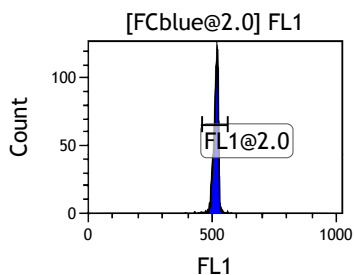

Gate	X-A-Mean	HP	X-CV
All	601.21	1.43	
FCblue@2.0	963.28	0.49	
FCred	319.51	0.80	
FCviolet	117.93	1.43	

Gate	X-A-Mean	HP	X-CV
All	513.89	1.48	
FL1@2.0	514.57	1.48	

Gate	X-A-Mean	HP	X-CV
All	515.35	1.38	
FL2@2.0	515.80	1.38	

Gate	X-A-Mean	HP	X-CV
All	503.79	1.42	
FL3@2.0	504.43	1.42	

Gate	X-A-Mean	HP	X-CV
All	516.41	1.72	
FL4@2.0	516.47	1.72	

Gate	X-A-Mean	HP	X-CV
All	504.10	1.34	
FL5@2.5	504.18	1.34	

Gate	X-A-Mean	HP	X-CV
All	489.60	0.78	
FL6@3.0	492.38	0.78	