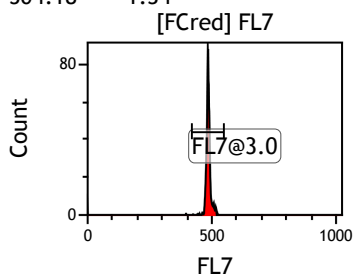

Gate	X-A-Mean	HP	X-CV
All	601.21	1.43	
FCblue@2.0	963.28	0.49	
FCred	319.51	0.80	
FCviolet	117.93	1.43	

Gate	X-A-Mean	HP	X-CV
All	513.89	1.48	
FL1@2.0	514.57	1.48	

Gate	X-A-Mean	HP	X-CV
All	515.35	1.38	
FL2@2.0	515.80	1.38	

Gate	X-A-Mean	HP	X-CV
All	503.79	1.42	
FL3@2.0	504.43	1.42	

Gate	X-A-Mean	HP	X-CV
All	516.41	1.72	
FL4@2.0	516.47	1.72	

Gate	X-A-Mean	HP	X-CV
All	504.10	1.34	
FL5@2.5	504.18	1.34	

Gate	X-A-Mean	HP	X-CV
All	489.60	0.78	
FL6@3.0	492.38	0.78	

Gate	X-A-Mean	HP	X-CV
All	483.50	0.88	
FL7@3.0	486.05	0.88	

Gate	X-A-Mean	HP	X-CV
All	500.88	0.93	
FL8@3.0	503.57	0.93	

Gate	X-A-Mean	HP	X-CV
All	506.82	0.99	
FL9@4.0	514.14	0.99	

Gate	X-A-Mean	HP	X-CV
All	492.44	1.02	
FL10@4.0	499.31	1.02	