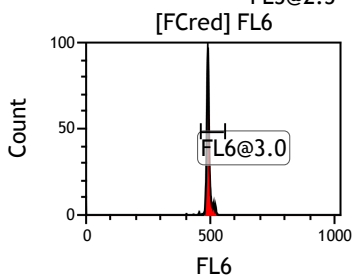

Gate	X-A-Mean	HP	X-CV
All	601.21	1.43	
FCblue@2.0	963.28	0.49	
FCred	319.51	0.80	
FCviolet	117.93	1.43	

Gate	X-A-Mean	HP	X-CV
All	513.89	1.48	
FL1@2.0	514.57	1.48	

Gate	X-A-Mean	HP	X-CV
All	515.35	1.38	
FL2@2.0	515.80	1.38	

Gate	X-A-Mean	HP	X-CV
All	503.79	1.42	
FL3@2.0	504.43	1.42	

Gate	X-A-Mean	HP	X-CV
All	516.41	1.72	
FL4@2.0	516.47	1.72	

Gate	X-A-Mean	HP	X-CV
All	504.10	1.34	
FL5@2.5	504.18	1.34	

Gate	X-A-Mean	HP	X-CV
All	489.60	0.78	
FL6@3.0	492.38	0.78	