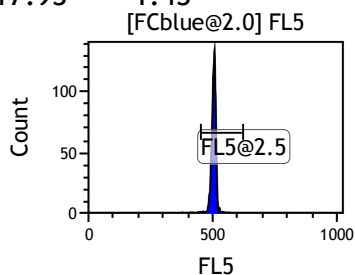

Gate	X-A-Mean	HP	X-CV
All	601.21	1.43	
FCblue@2.0	963.28	0.49	
FCred	319.51	0.80	
FCviolet	117.93	1.43	

Gate	X-A-Mean	HP	X-CV
All	513.89	1.48	
FL1@2.0	514.57	1.48	

Gate	X-A-Mean	HP	X-CV
All	515.35	1.38	
FL2@2.0	515.80	1.38	

Gate	X-A-Mean	HP	X-CV
All	503.79	1.42	
FL3@2.0	504.43	1.42	

Gate	X-A-Mean	HP	X-CV
All	516.41	1.72	
FL4@2.0	516.47	1.72	

Gate	X-A-Mean	HP	X-CV
All	504.10	1.34	
FL5@2.5	504.18	1.34	

Gate	X-A-Mean	HP	X-CV
All	489.60	0.78	
FL6@3.0	492.38	0.78	

Gate	X-A-Mean	HP	X-CV
All	483.50	0.88	
FL7@3.0	486.05	0.88	

Gate	X-A-Mean	HP	X-CV
All	500.88	0.93	
FL8@3.0	503.57	0.93	

Gate	X-A-Mean	HP	X-CV
All	506.82	0.99	
FL9@4.0	514.14	0.99	

Gate	X-A-Mean	HP	X-CV
All	492.44	1.02	
FL10@4.0	499.31	1.02	