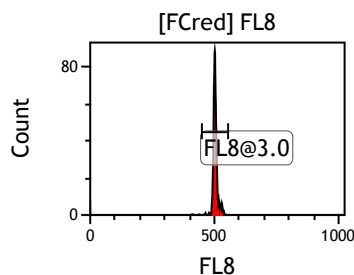

Gate	X-A-Mean	HP	X-CV
All	503.79	1.42	
FL3@2.0	504.43	1.42	

Gate	X-A-Mean	HP	X-CV
All	516.41	1.72	
FL4@2.0	516.47	1.72	

Gate	X-A-Mean	HP	X-CV
All	504.10	1.34	
FL5@2.5	504.18	1.34	

Gate	X-A-Mean	HP	X-CV
All	489.60	0.78	
FL6@3.0	492.38	0.78	

Gate	X-A-Mean	HP	X-CV
All	483.50	0.88	
FL7@3.0	486.05	0.88	

Gate	X-A-Mean	HP	X-CV
All	500.88	0.93	
FL8@3.0	503.57	0.93	

Gate	X-A-Mean	HP	X-CV
All	506.82	0.99	
FL9@4.0	514.14	0.99	

Gate	X-A-Mean	HP	X-CV
All	492.44	1.02	
FL10@4.0	499.31	1.02	