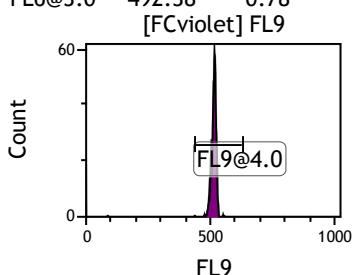

Gate	X-A-Mean	HP	X-CV
All	601.21	1.43	
FCblue@2.0	963.28	0.49	
FCred	319.51	0.80	
FCviolet	117.93	1.43	

Gate	X-A-Mean	HP	X-CV
All	513.89	1.48	
FL1@2.0	514.57	1.48	

Gate	X-A-Mean	HP	X-CV
All	515.35	1.38	
FL2@2.0	515.80	1.38	

Gate	X-A-Mean	HP	X-CV
All	503.79	1.42	
FL3@2.0	504.43	1.42	

Gate	X-A-Mean	HP	X-CV
All	516.41	1.72	
FL4@2.0	516.47	1.72	

Gate	X-A-Mean	HP	X-CV
All	504.10	1.34	
FL5@2.5	504.18	1.34	

Gate	X-A-Mean	HP	X-CV
All	489.60	0.78	
FL6@3.0	492.38	0.78	

Gate	X-A-Mean	HP	X-CV
All	483.50	0.88	
FL7@3.0	486.05	0.88	

Gate	X-A-Mean	HP	X-CV
All	500.88	0.93	
FL8@3.0	503.57	0.93	

Gate	X-A-Mean	HP	X-CV
All	506.82	0.99	
FL9@4.0	514.14	0.99	

Gate	X-A-Mean	HP	X-CV
All	492.44	1.02	
FL10@4.0	499.31	1.02	