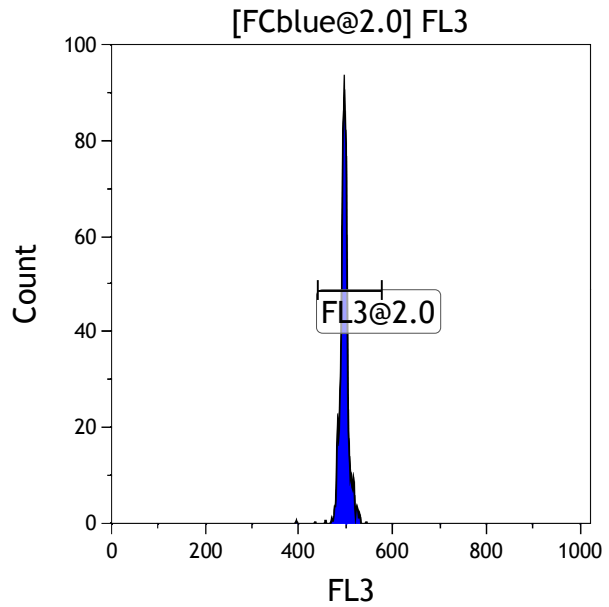

Gate	Number	X-AMean	HP	X-CV
All	2,658	671.06	0.44	
FCblue@2.0	1,500	974.16	0.44	
FCred	537	322.66	1.06	
FCviolet	461	120.68	1.74	

Gate	Number	X-AMean	HP	X-CV
All	1,500	512.12	0.82	
FL1@2.0	1,498	512.25	0.82	

Gate	Number	X-AMean	HP	X-CV
All	1,500	509.17	1.00	
FL2@2.0	1,497	509.27	1.00	

Gate	Number	X-AMean	HP	X-CV
All	1,500	497.67	1.11	
FL3@2.0	1,497	497.85	1.11	

[FCblue@2.0] FL4

FL4

Gate	Number	X-AMean	HP	X-CV
All	1,500	501.83		1.02
FL4@2.0	1,498	501.96		1.02