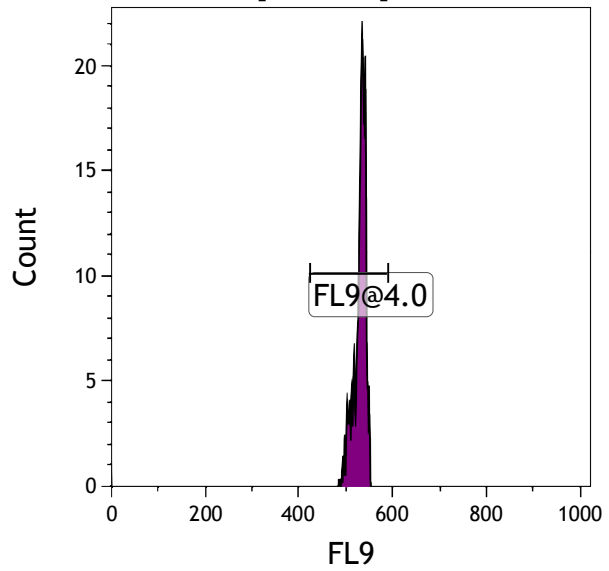

[FCblue@2.0] FL5

FL5

Gate	Number	X-AMean	HP	X-CV
All	1,500	512.38		1.08
FL5@2.5	1,499	512.45		1.08

[FCred] FL6

FL6

Gate	Number	X-AMean	HP	X-CV
All	537	515.82		0.58
FL6@3.0	533	517.78		0.58

[FCred] FL7

FL7

Gate	Number	X-AMean	HP	X-CV
All	537	500.16		0.85
FL7@3.0	533	502.24		0.85

[FCred] FL8

Gate	Number	X-AMean	HP	X-CV
All	537	511.64		0.50
FL8@3.0	535	513.55		0.50

[FCviolet] FL9

Gate	Number	X-AMean	HP	X-CV
All	461	530.25		1.27
FL9@4.0	460	531.40		1.27