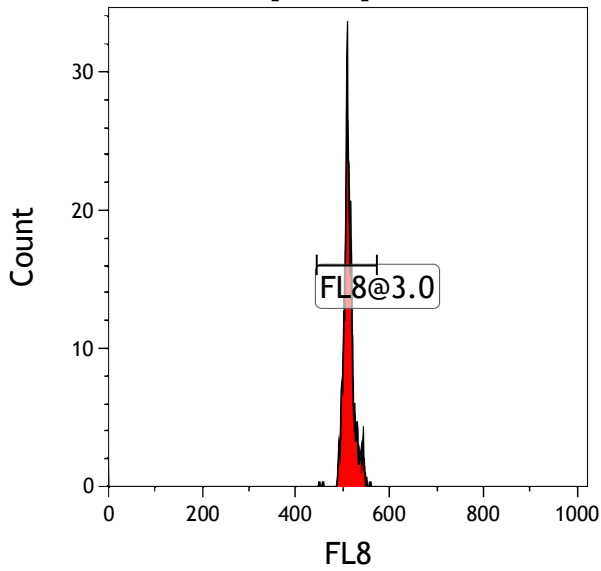

[FCblue@2.0] FL5

FL5

Gate	Number	X-AMean	HP	X-CV
All	1,500	512.38		1.08
FL5@2.5	1,499	512.45		1.08

[FCred] FL6

FL6

Gate	Number	X-AMean	HP	X-CV
All	537	515.82		0.58
FL6@3.0	533	517.78		0.58

[FCred] FL7

FL7

Gate	Number	X-AMean	HP	X-CV
All	537	500.16		0.85
FL7@3.0	533	502.24		0.85

[FCred] FL8

Gate	Number	X-AMean	HP	X-CV
All	537	511.64		0.50
FL8@3.0	535	513.55		0.50

[FCviolet] FL9

Gate	Number	X-AMean	HP	X-CV
All	461	530.25		1.27
FL9@4.0	460	531.40		1.27