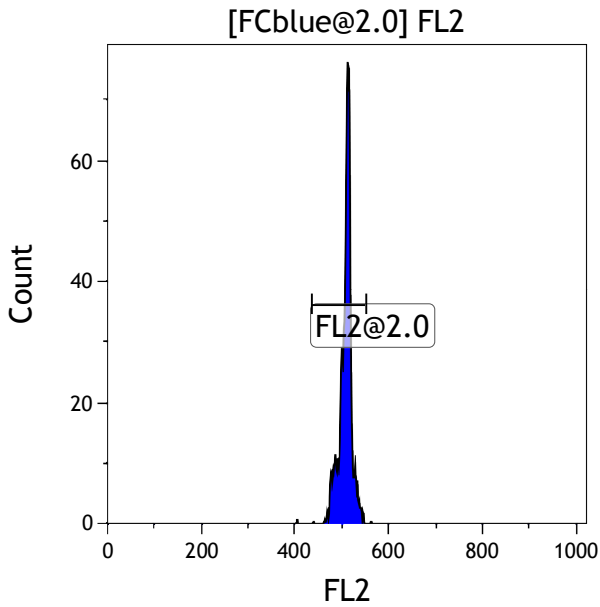

Gate	Number	X-AMean	HP	X-CV
All	2,658	671.06	0.44	
FCblue@2.0	1,500	974.16	0.44	
FCred	537	322.66	1.06	
FCviolet	461	120.68	1.74	

Gate	Number	X-AMean	HP	X-CV
All	1,500	512.12	0.82	
FL1@2.0	1,498	512.25	0.82	

Gate	Number	X-AMean	HP	X-CV
All	1,500	509.17	1.00	
FL2@2.0	1,497	509.27	1.00	

Gate	Number	X-AMean	HP	X-CV
All	1,500	497.67	1.11	
FL3@2.0	1,497	497.85	1.11	

[FCblue@2.0] FL4

FL4

Gate	Number	X-AMean	HP	X-CV
All	1,500	501.83		1.02
FL4@2.0	1,498	501.96		1.02