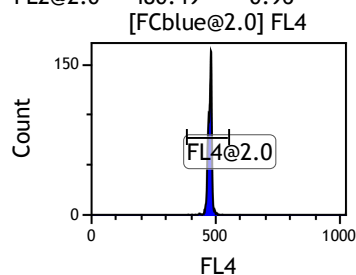

Gate	X-AMean	HP	X-CV
All	425.31	0.48	
FCblue@2.0	703.27	0.48	
FCred	229.47	0.93	
FCviolet	83.20	2.05	

Gate	X-AMean	HP	X-CV
All	493.89	1.61	
FL1@2.0	494.49	1.61	

Gate	X-AMean	HP	X-CV
All	479.71	0.96	
FL2@2.0	480.49	0.96	

Gate	X-AMean	HP	X-CV
All	476.49	1.42	
FL3@2.0	477.09	1.42	

Gate	X-AMean	HP	X-CV
All	476.93	0.97	
FL4@2.0	476.04	0.97	

Gate	X-AMean	HP	X-CV
All	467.24	1.28	
FL5@2.5	466.41	1.28	

Gate	X-AMean	HP	X-CV
All	512.36	0.58	
FL6@3.0	515.44	0.58	