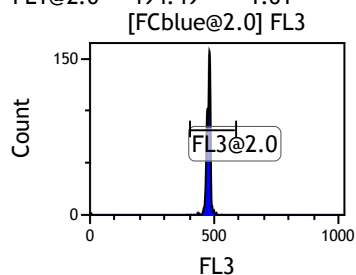

Gate	X-AMean	HP	X-CV
All	425.31	0.48	
FCblue@2.0	703.27	0.48	
FCred	229.47	0.93	
FCviolet	83.20	2.05	

Gate	X-AMean	HP	X-CV
All	493.89	1.61	
FL1@2.0	494.49	1.61	

Gate	X-AMean	HP	X-CV
All	479.71	0.96	
FL2@2.0	480.49	0.96	

Gate	X-AMean	HP	X-CV
All	476.49	1.42	
FL3@2.0	477.09	1.42	

Gate	X-AMean	HP	X-CV
All	476.93	0.97	
FL4@2.0	476.04	0.97	

Gate	X-AMean	HP	X-CV
All	467.24	1.28	
FL5@2.5	466.41	1.28	

Gate	X-AMean	HP	X-CV
All	512.36	0.58	
FL6@3.0	515.44	0.58	