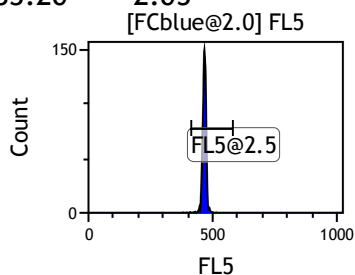

Gate	X-AMean	HP	X-CV
All	425.31	0.48	
FCblue@2.0	703.27	0.48	
FCred	229.47	0.93	
FCviolet	83.20	2.05	

Gate	X-AMean	HP	X-CV
All	493.89	1.61	
FL1@2.0	494.49	1.61	

Gate	X-AMean	HP	X-CV
All	479.71	0.96	
FL2@2.0	480.49	0.96	

Gate	X-AMean	HP	X-CV
All	476.49	1.42	
FL3@2.0	477.09	1.42	

Gate	X-AMean	HP	X-CV
All	476.93	0.97	
FL4@2.0	476.04	0.97	

Gate	X-AMean	HP	X-CV
All	467.24	1.28	
FL5@2.5	466.41	1.28	

Gate	X-AMean	HP	X-CV
All	512.36	0.58	
FL6@3.0	515.44	0.58	