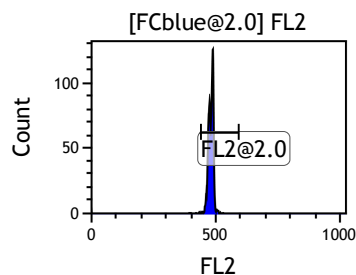

Gate	X-AMean	HP	X-CV
All	425.31	0.48	
FCblue@2.0	703.27	0.48	
FCred	229.47	0.93	
FCviolet	83.20	2.05	

Gate	X-AMean	HP	X-CV
All	493.89	1.61	
FL1@2.0	494.49	1.61	

Gate	X-AMean	HP	X-CV
All	479.71	0.96	
FL2@2.0	480.49	0.96	

Gate	X-AMean	HP	X-CV
All	476.49	1.42	
FL3@2.0	477.09	1.42	

Gate	X-AMean	HP	X-CV
All	476.93	0.97	
FL4@2.0	476.04	0.97	

Gate	X-AMean	HP	X-CV
All	467.24	1.28	
FL5@2.5	466.41	1.28	

Gate	X-AMean	HP	X-CV
All	512.36	0.58	
FL6@3.0	515.44	0.58	