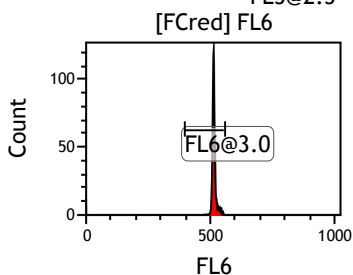

Gate	X-AMean	HP	X-CV
All	425.31	0.48	
FCblue@2.0	703.27	0.48	
FCred	229.47	0.93	
FCviolet	83.20	2.05	

Gate	X-AMean	HP	X-CV
All	493.89	1.61	
FL1@2.0	494.49	1.61	

Gate	X-AMean	HP	X-CV
All	479.71	0.96	
FL2@2.0	480.49	0.96	

Gate	X-AMean	HP	X-CV
All	476.49	1.42	
FL3@2.0	477.09	1.42	

Gate	X-AMean	HP	X-CV
All	476.93	0.97	
FL4@2.0	476.04	0.97	

Gate	X-AMean	HP	X-CV
All	467.24	1.28	
FL5@2.5	466.41	1.28	

Gate	X-AMean	HP	X-CV
All	512.36	0.58	
FL6@3.0	515.44	0.58	