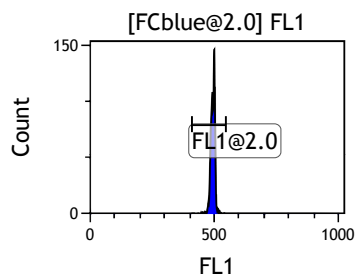

Gate	X-AMean	HP	X-CV
All	425.31	0.48	
FCblue@2.0	703.27	0.48	
FCred	229.47	0.93	
FCviolet	83.20	2.05	

Gate	X-AMean	HP	X-CV
All	493.89	1.61	
FL1@2.0	494.49	1.61	

Gate	X-AMean	HP	X-CV
All	479.71	0.96	
FL2@2.0	480.49	0.96	

Gate	X-AMean	HP	X-CV
All	476.49	1.42	
FL3@2.0	477.09	1.42	

Gate	X-AMean	HP	X-CV
All	476.93	0.97	
FL4@2.0	476.04	0.97	

Gate	X-AMean	HP	X-CV
All	467.24	1.28	
FL5@2.5	466.41	1.28	

Gate	X-AMean	HP	X-CV
All	512.36	0.58	
FL6@3.0	515.44	0.58	